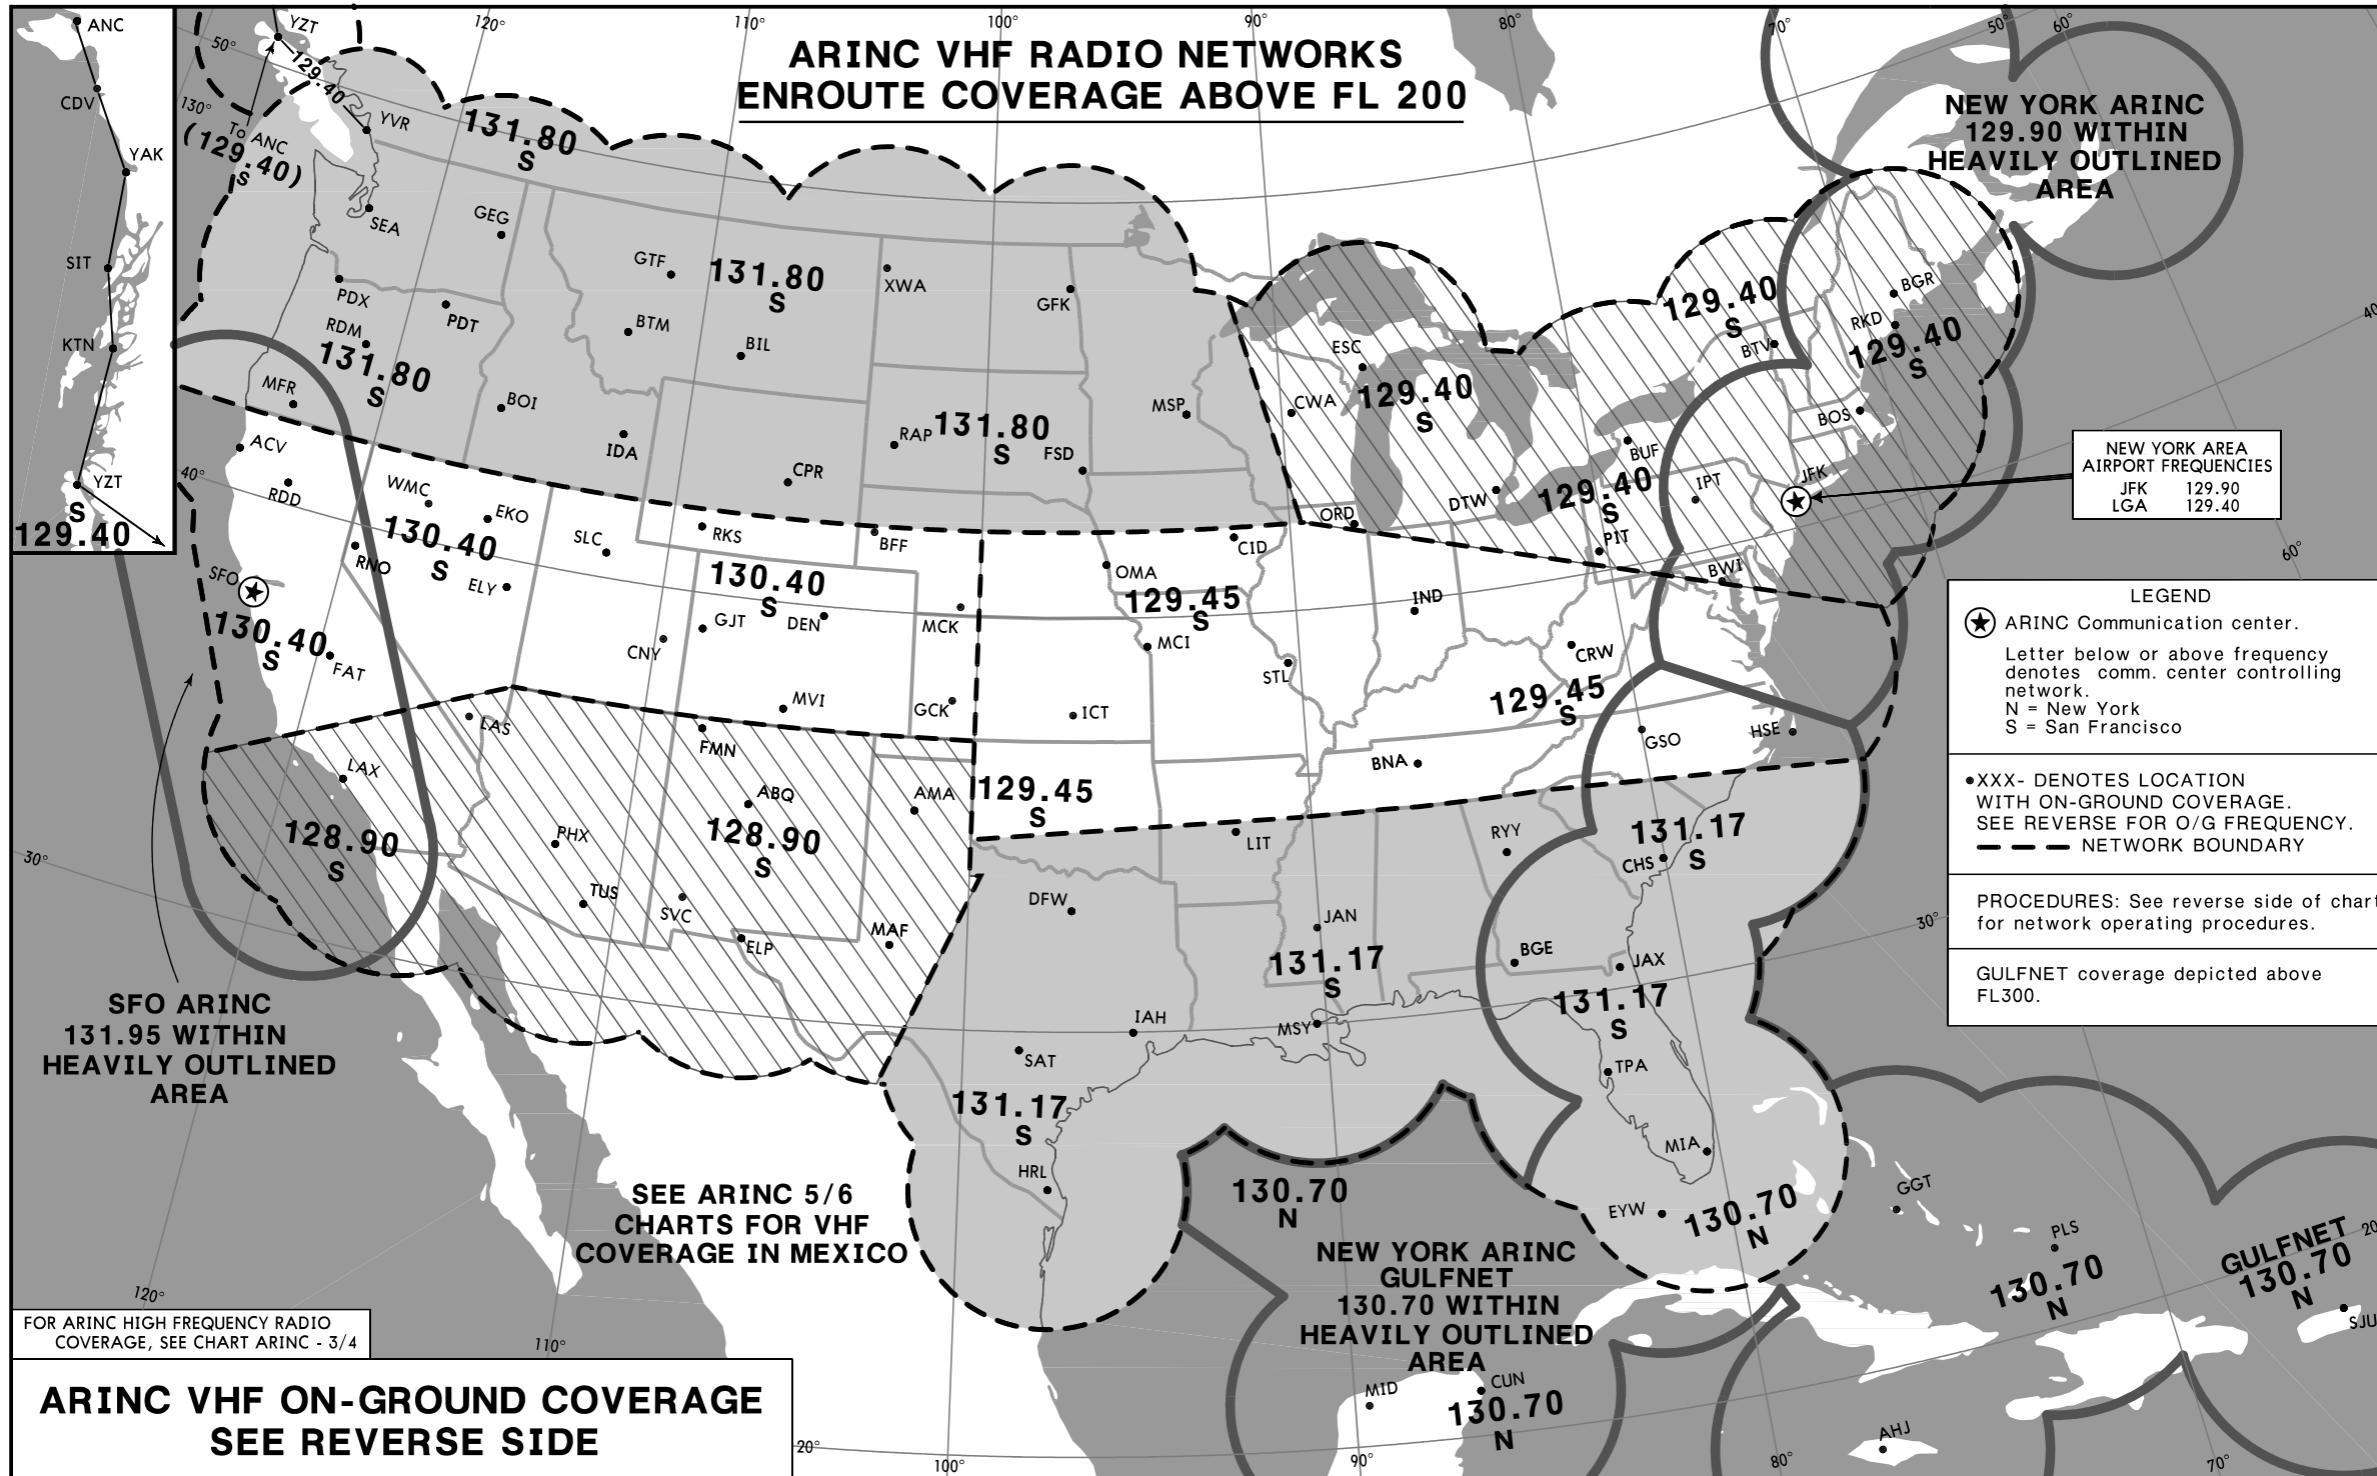

# ARINC VHF RADIO NETWORKS ENROUTE COVERAGE ABOVE FL 200

**NEW YORK ARINC  
129.90 WITHIN  
HEAVILY OUTLINED  
AREA**

NEW YORK AREA AIRPORT FREQUENCIES	
JFK	129.90
LGA	129.40

**LEGEND**

★ ARINC Communication center.  
 Letter below or above frequency denotes comm. center controlling network.  
 N = New York  
 S = San Francisco

•XXX- DENOTES LOCATION WITH ON-GROUND COVERAGE. SEE REVERSE FOR O/G FREQUENCY.  
 --- NETWORK BOUNDARY

PROCEDURES: See reverse side of chart for network operating procedures.

GULFNET coverage depicted above FL300.

**SFO ARINC  
131.95 WITHIN  
HEAVILY OUTLINED  
AREA**

**SEE ARINC 5/6  
CHARTS FOR VHF  
COVERAGE IN MEXICO**

**NEW YORK ARINC  
GULFNET  
130.70 WITHIN  
HEAVILY OUTLINED  
AREA**

**GULFNET  
130.70  
N**